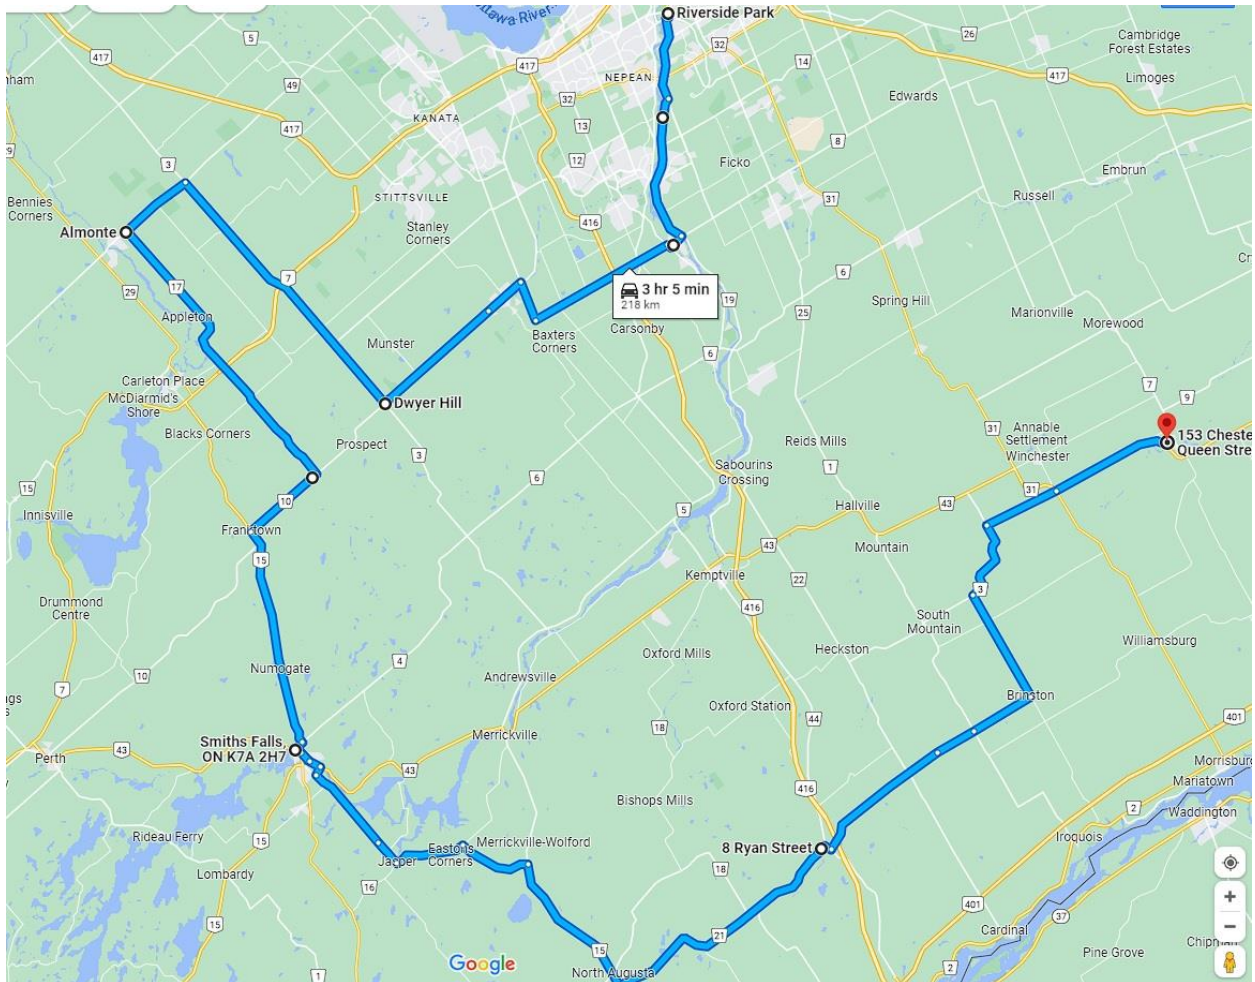

## 2023 Poker Route

**218 KM's *Approx. 3hrs TOTAL Driving time***

Poker Stop #1: Canada Post, 2701 Riverside Dr, Ottawa

Poker Stop #2: LEVI Home Hardware, 476 Ottawa St, Almonte

Poker Stop #3: Smiths Falls Memorial Community Centre, 71 Cornelia St, Smiths Falls

Poker Stop #4: Spencerville Arena, 22 Sloan St, Spencerville

Poker Stop #5: Chesterville Arena, 153 Queen St, Chesterville

## Canada Post to LEVI Home Hardware, Almonte

1. Right onto Brookfield
2. Left onto Riverside Drive
3. Right onto River Road
4. Right onto Bridge St
5. Right onto Manotick Main St
6. Left onto Bankfield, turns into Brophy Drive after Hwy 416
7. Right onto Eagleson Rd
8. Left onto Perth St (Richmond)
9. Right onto Dwyer Hill Rd
10. Left onto March Rd
11. Right into LEVI Home Hardware.

## LEVI Home Hardware, Almonte to Smiths Falls Memorial Community Centre

1. Left out of LEVI Home Hardware on Ottawa St
2. At round about first Right onto Appleton Side Rd (County Rd 17) Turns into Cemetery Side Rd after crossing over Hwy 7. Then Turns into Derry Side Rd past 9<sup>th</sup> line.
3. Turn Right on Richmond Road (County Rd 10)
4. Left on Hwy #15
5. Right onto Cornelia St W (Hwy 15),
6. Left turn into Arena.