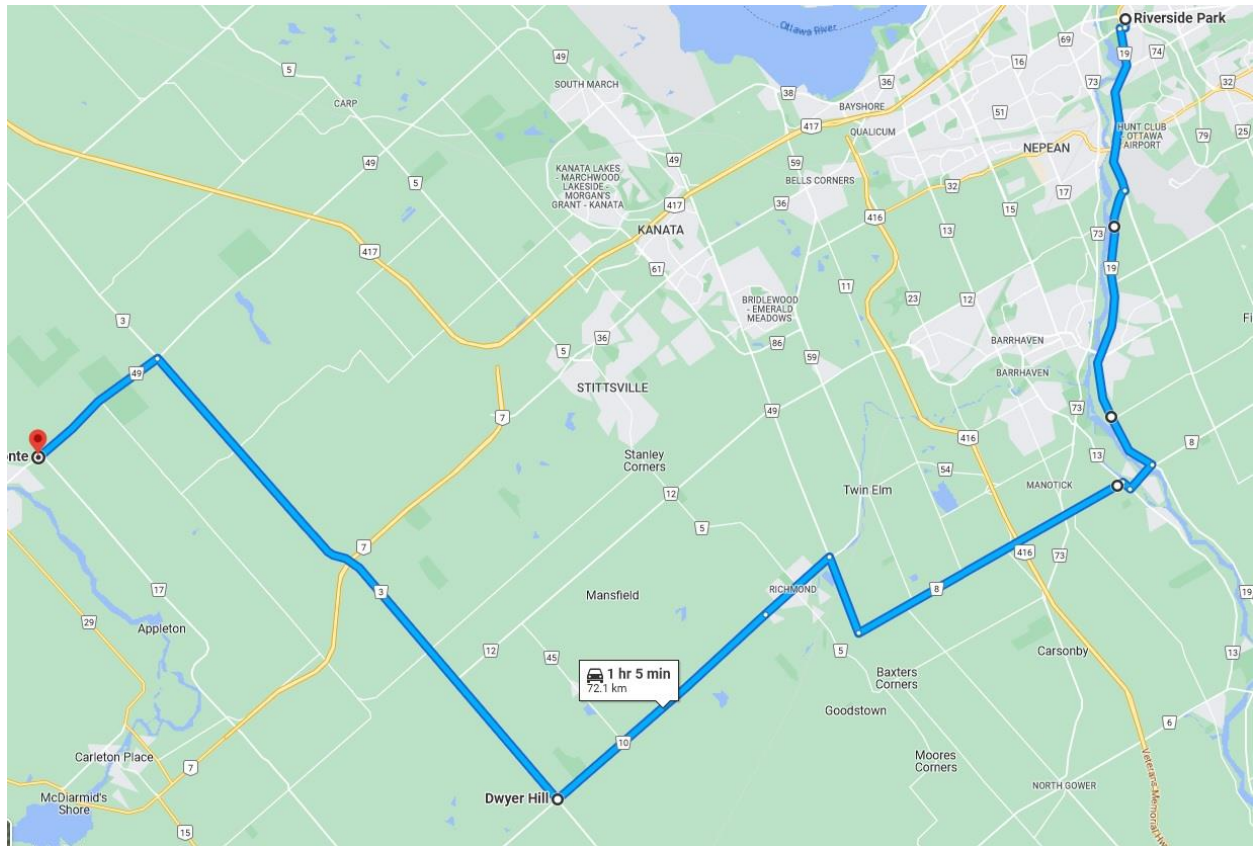

## 2023 Poker Route

**218 KM's *Approx. 3hrs TOTAL Driving time***

Poker Stop #1: Canada Post, 2701 Riverside Dr, Ottawa

Poker Stop #2: LEVI Home Hardware, 476 Ottawa St, Almonte

Poker Stop #3: Smiths Falls Memorial Community Centre, 71 Cornelia St, Smiths Falls

Poker Stop #4: Spencerville Arena, 22 Sloan St, Spencerville

Poker Stop #5: Chesterville Arena, 153 Queen St, Chesterville

## Canada Post to LEVI Home Hardware, Almonte

1. Right onto Brookfield
2. Left onto Riverside Drive
3. Right onto River Road
4. Right onto Bridge St
5. Right onto Manotick Main St
6. Left onto Bankfield, turns into Brophy Drive after Hwy 416
7. Right onto Eagleson Rd
8. Left onto Perth St (Richmond)
9. Right onto Dwyer Hill Rd
10. Left onto March Rd
11. Right into LEVI Home Hardware.

## LEVI Home Hardware, Almonte to Smiths Falls Memorial Community Centre

1. Left out of LEVI Home Hardware on Ottawa St
2. At round about first Right onto Appleton Side Rd (County Rd 17) Turns into Cemetery Side Rd after crossing over Hwy 7. Then Turns into Derry Side Rd past 9<sup>th</sup> line.
3. Turn Right on Richmond Road (County Rd 10)
4. Left on Hwy #15
5. Right onto Cornelia St W (Hwy 15),
6. Left turn into Arena.