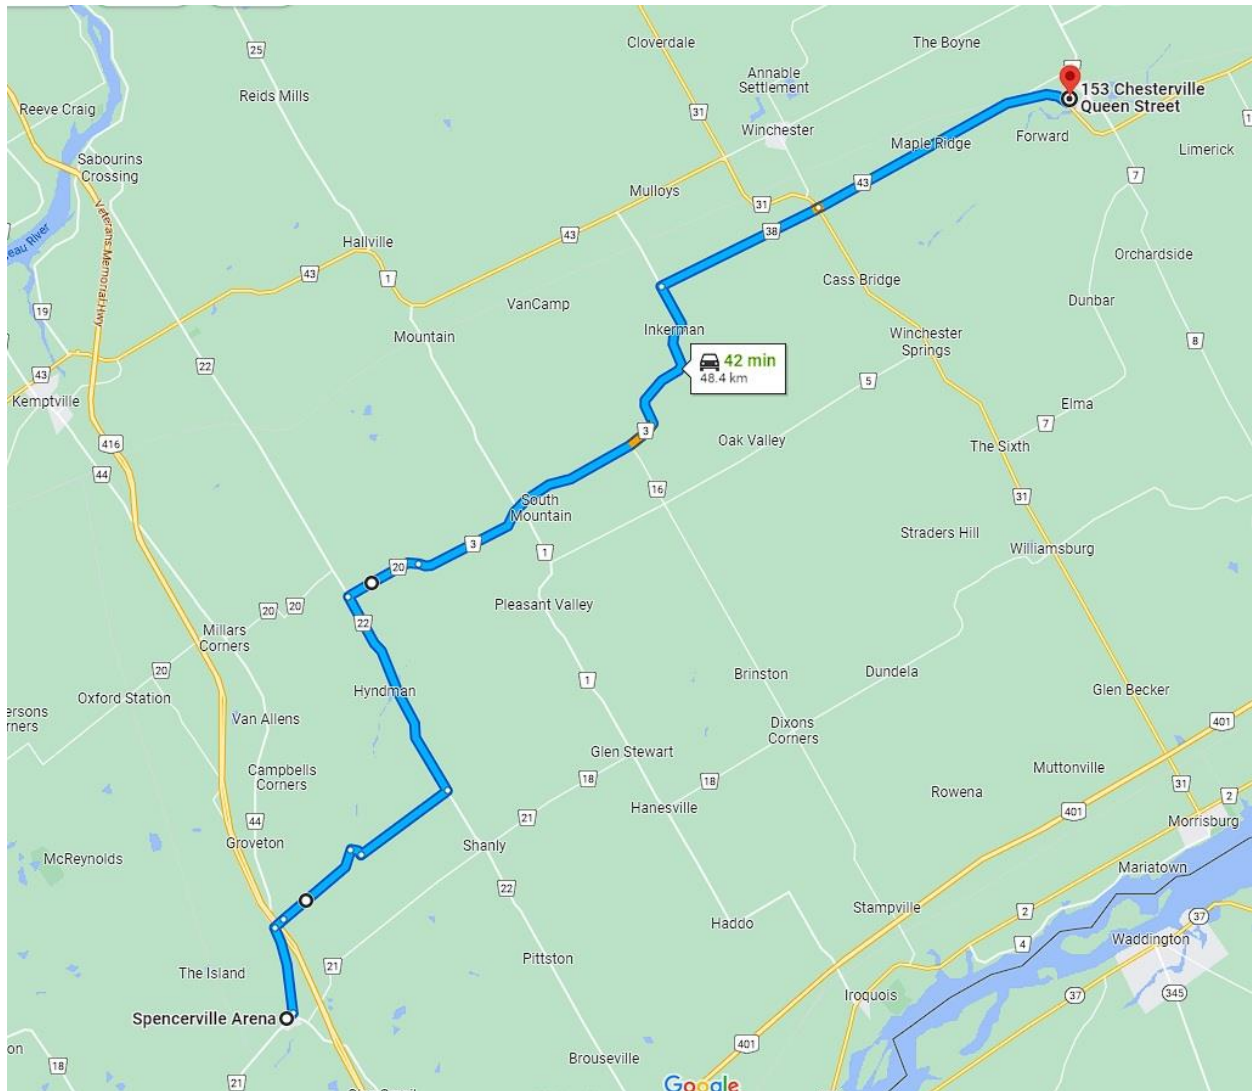

Spencerville Arena to Chesterville Arena

1. Exit Spencerville Arena on Sloan St
2. Left onto County Rd 44(Bennet St)
3. Right at Ventnor Rd (to stay on Hwy 44) Stay on Ventnor Rd
4. Turn Left onto Shanly Rd (County Rd 22)
5. Right onto County Rd 20, Turns into County Rd 3 into South Mountain
6. Stay on County Rd 3, thru Inkerman
7. Turn right onto Holmes Rd (County Rd 38),
8. Stay Straight Thru lights at Hwy 31 (turns into County Rd 43).
9. Turn left onto Queen St at Chesterville
10. Turn Left into Arena