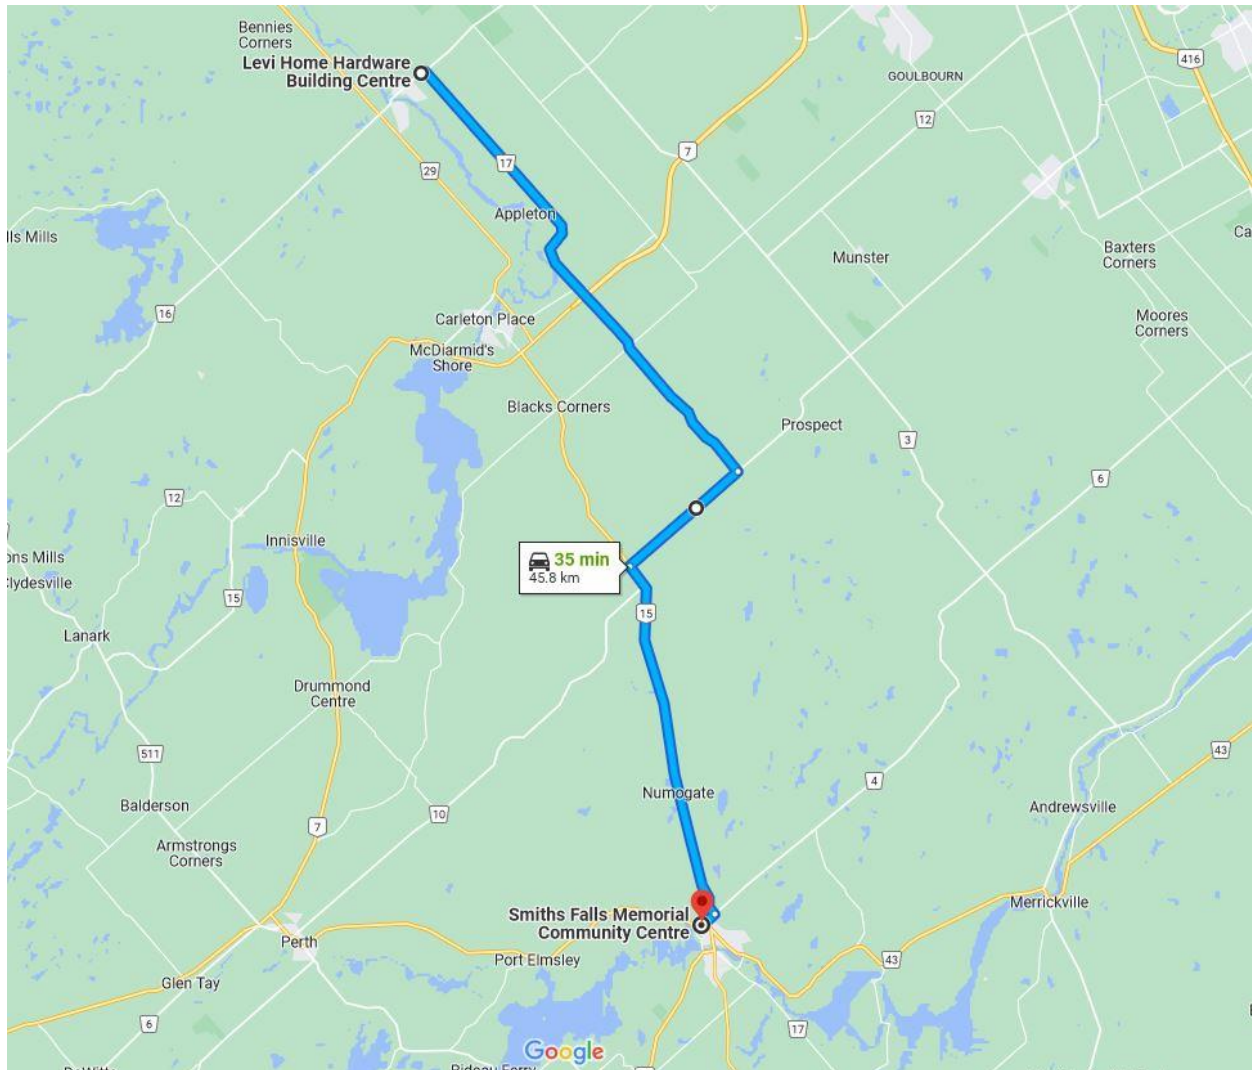

## 2023 Poker Route

**218 KM's *Approx. 3hrs TOTAL Driving time***

Poker Stop #1: Canada Post, 2701 Riverside Dr, Ottawa

Poker Stop #2: LEVI Home Hardware, 476 Ottawa St, Almonte

Poker Stop #3: Smiths Falls Memorial Community Centre, 71 Cornelia St, Smiths Falls

Poker Stop #4: Spencerville Arena, 22 Sloan St, Spencerville

Poker Stop #5: Chesterville Arena, 153 Queen St, Chesterville

## Canada Post to LEVI Home Hardware, Almonte

1. Right onto Brookfield
2. Left onto Riverside Drive
3. Right onto River Road
4. Right onto Bridge St
5. Right onto Manotick Main St
6. Left onto Bankfield, turns into Brophy Drive after Hwy 416
7. Right onto Eagleson Rd
8. Left onto Perth St (Richmond)
9. Right onto Dwyer Hill Rd
10. Left onto March Rd
11. Right into LEVI Home Hardware.

## LEVI Home Hardware, Almonte to Smiths Falls Memorial Community Centre

1. Left out of LEVI Home Hardware on Ottawa St
2. At round about first Right onto Appleton Side Rd (County Rd 17) Turns into Cemetery Side Rd after crossing over Hwy 7. Then Turns into Derry Side Rd past 9<sup>th</sup> line.
3. Turn Right on Richmond Road (County Rd 10)
4. Left on Hwy #15
5. Right onto Cornelia St W (Hwy 15),
6. Left turn into Arena.