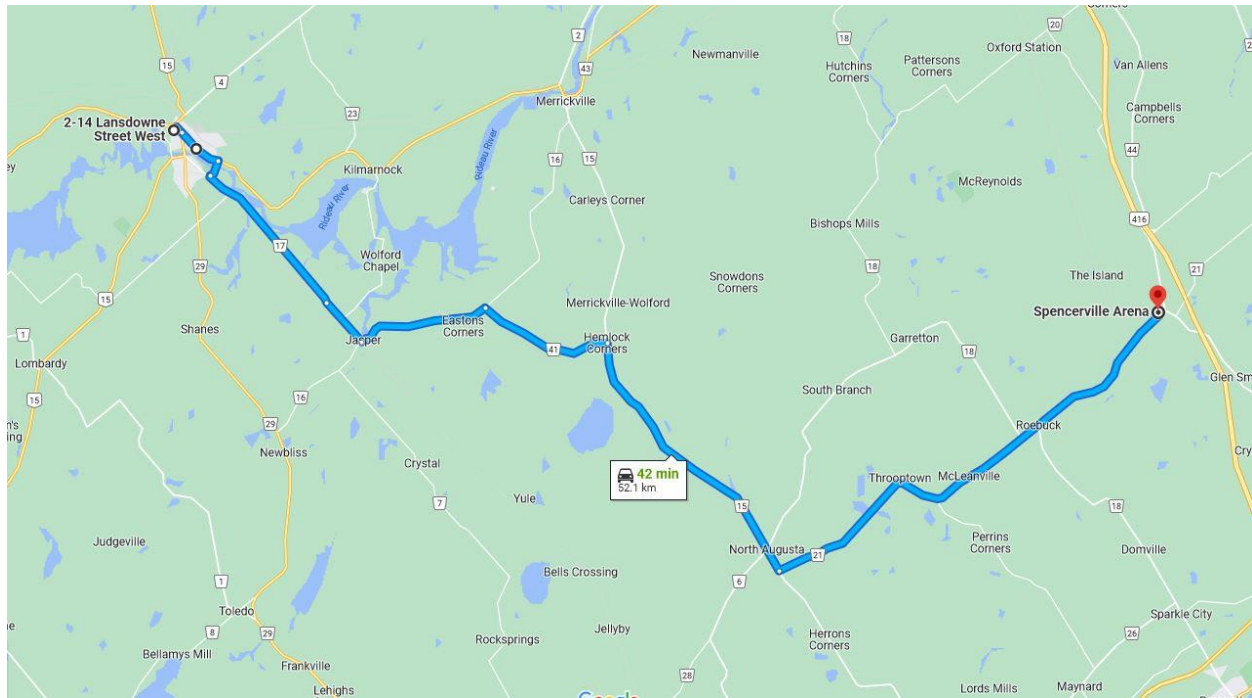

Smiths Falls Memorial Community Centre to Spencerville Arena

1. Exit Arena on Lansdowne St E, Turning Left.
2. Right on Elmsley St N(Hwy 15), Stay on Elmsley St N, turns into Queen St (Hwy 43),
3. Turn Right onto Old Slys Rd
4. At first corner turn Left onto Jasper Ave (County Rd 17)
5. Turn left on County Rd 16
6. Turn Right onto County Rd 41
7. Turn Right onto County Rd 15
8. Left on County Rd 21(Just after North Augusta)
9. Left on Ryan St in Spencerville.